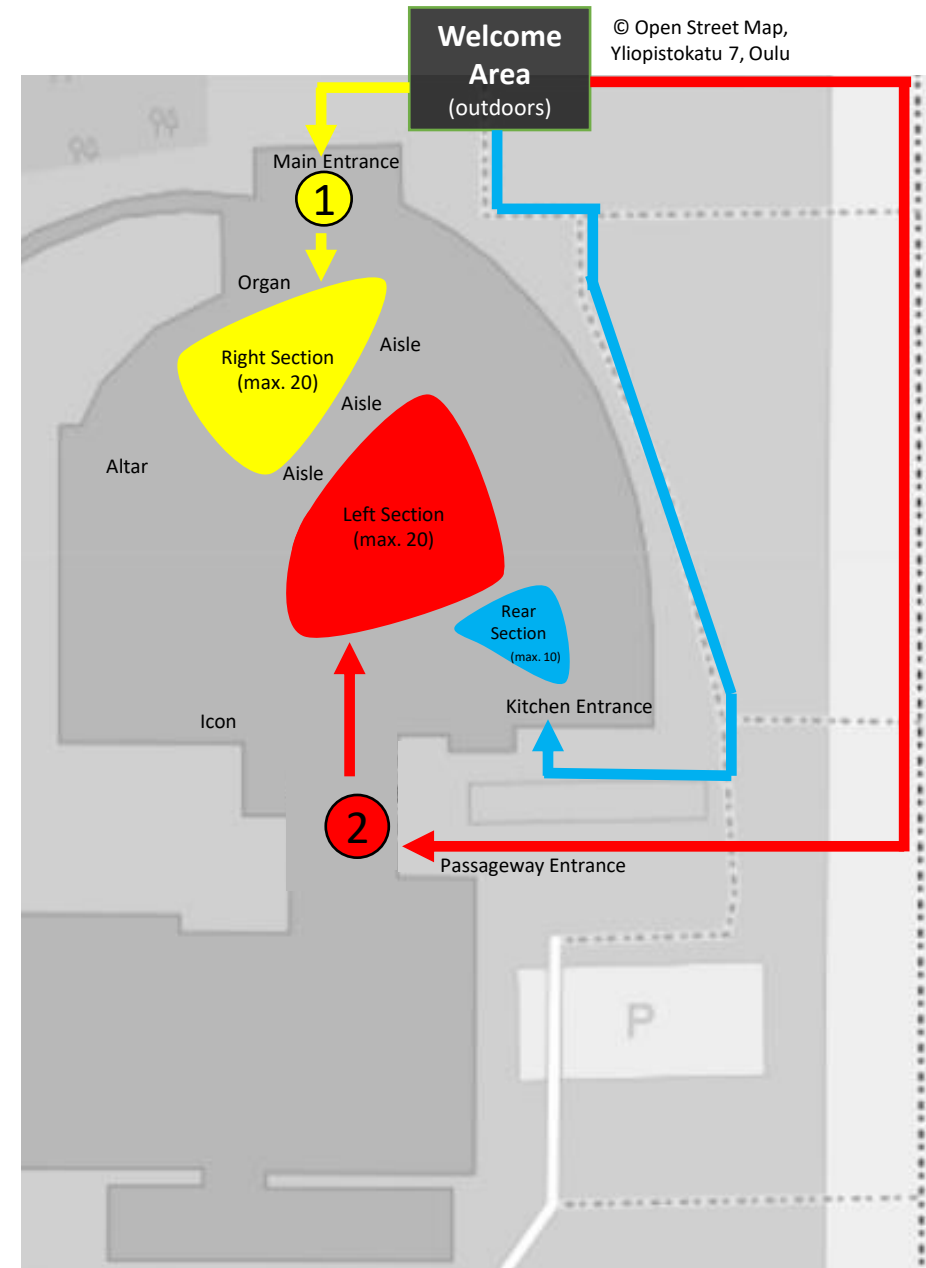

Instructions:

- 1) Come to church approx. 15.45 (if you are not ill).
- 2) Follow the safety measures below at all times!
- 3) Meet up in the welcome area outdoors.
We will assign you to groups of 2 x max. 20 people.
Each group has a colour code:
Yellow (1), Red (2)
- 4) Groups cannot mix with each other.
- 5) Enter the church through your group's door.
- 6) Get seated in your group's section.
Yellow (1) = right/organ, Red (2) = left/icon
- 7) Enjoy the service. Coffee/tea fellowship not yet possible. Sunday school resumes in autumn.
- 8) Leave the church through your group's door.

Safety measures:

- Keep over 2 m distance (apart from family)
- Bring and use a face mask (over 12-year old)
- Apply good hand and coughing hygiene
- Disinfectant and face masks available on-site, if need be.
- Blue entrance & section as a backup

St. Luke's Chapel (as of 23 May 2021)